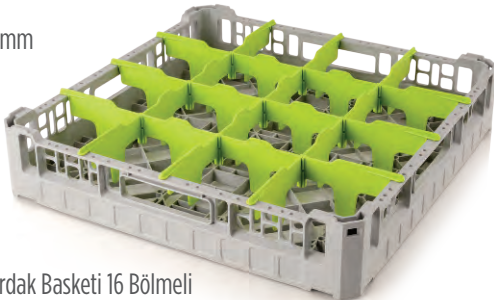

» Bardak Basketi 16 Bölmeli
16 Compartment Base

Kod Code	Ölçü (mm) Dim. (mm)	Koli/Adet Pcs/Ctn
43003016	500x500x100	6