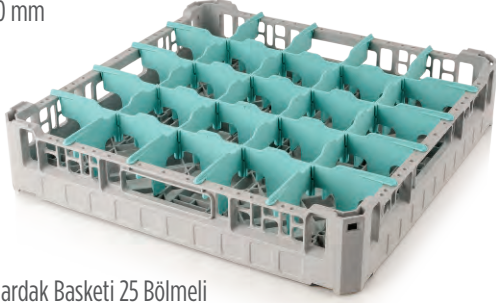

Basketler / Dishwasher Racks

» Bardak Basketi 25 Bölmeli
25 Compartment Base

Kod Code	Ölçü (mm) Dim. (mm)	Koli/Adet Pcs/Ctn
43003025	500x500x100	6