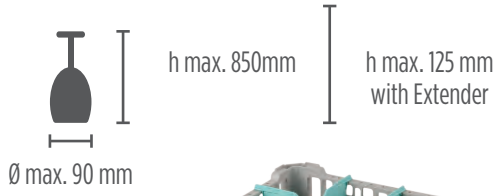

Basketler / Dishwasher Racks

» Bardak Basketi 25 Bölmeli
25 Compartment Base

Kod Code	Ölçü (mm) Dim. (mm)	Koli/Adet Pcs/Ctn
43003025	500x500x100	6