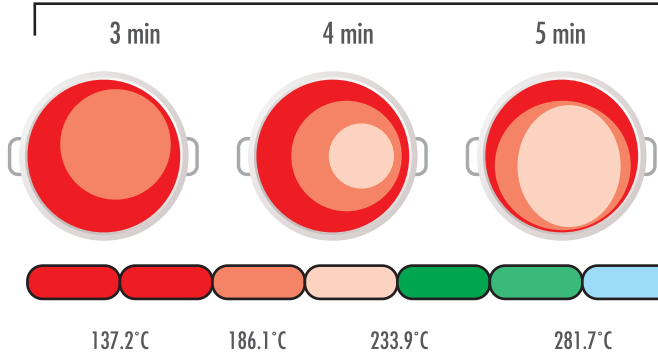

ÇAKMA TABAN / IMPACT BOUNDING