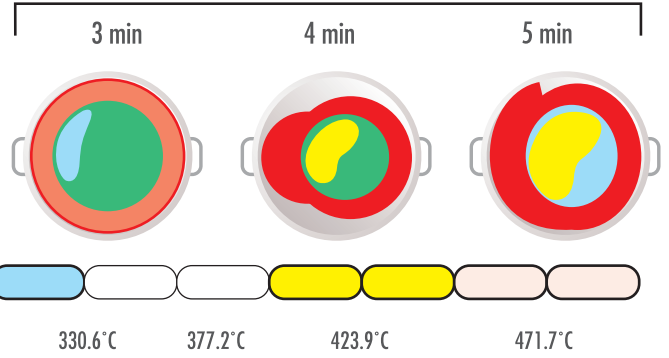

YAPIŞTIRMA TABAN / BRAZED BOTTOM

* Tencere tabanı 2500 ton üzerinde kuvvetle çakılmaktadır.

/ Bases are forged bound by over 2500 tons pressure

* %95 oranında saf alüminyum

/ %95 pure aluminum

* Taban saclarında %99 üzerinde birleşme

/ Bottom plates combine chemically over %99

* Yapışma makinesiyle birleştirme

/ Combine with brazing machine

*Normal, saf olmayan alüminyum

/ Standart aluminum, not pure

*3. Katın %55 oranında birleşmesi

/ %55 combining of the 3. Layer

Mükemmel eşit pişirme
Perfect even cooking

Yapışma, yanma ihtimali Değişken ısı
Sticking, burning possibility Variable heat

Yapışma, yanma Yüksek ısı
Sticking, burning High heat